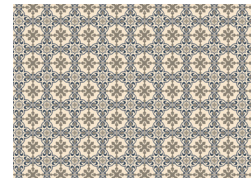

VOGUE

VINYL ROLLS

SKANE HERRINGBONE BLONDE

Signature

VOGUE COLLECTION

Technical specifications

	VOGUE 240	VOGUE 260
Total Thickness	2.4mm	2.6mm
Width	2m & 3m	2m & 3m
Wear Layer	0.35mm	0.35mm
Slip Resistance	R10	R10
Installation	Easy to install	Easy to install
Underfloor Heating	Suitable	Suitable
Warranty	15 Year	15 Year

Albi Black and White
VOG5829035M2
VOG5828035M3
PATTERN REPEAT L100 X W100

French Oak Anthracite
VOG5829081M2
VOG5828081M3
PATTERN REPEAT L100 X W100

French Oak Grege
VOG5829082M2
VOG5828082M3
PATTERN REPEAT L100 X W100

Castillo Blue-Grey
VOG240016302M2
VOG240011302M3
PATTERN REPEAT L100 X W100

Castillo Concrete
VOG240016303M2
VOG240011303M3
PATTERN REPEAT L100 X W100

French Oak Light Brown
VOG5829025M2
PATTERN REPEAT L100 X W100